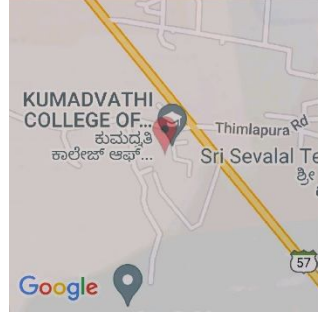

Swamy Vivekananda Vidya Samsthe (R), Shikaripura

ಕುಮದ್ವತಿ ಶಿಕ್ಷಣ ಮಹಾವಿದ್ಯಾಲಯ

KUMADVATHI COLLEGE OF EDUCATION

Aided, Permanently Affiliated to Kuvempu University, Recognised by NCTE & UGC Act 2(f), Section 12(B) & NAAC Accredited with B Grade (2.70 CGPA)

Shivamogga Road

Shikaripura – 577 427

Shivamogga District

☎: 08187 – 222383, 222067

E-Mail: kumadvathibed@gmail.com

Facilities Available for Betterment of Student Support in the Institution

N-List Window

69VF+P2G, Thimlapura, Karnataka 577427, India